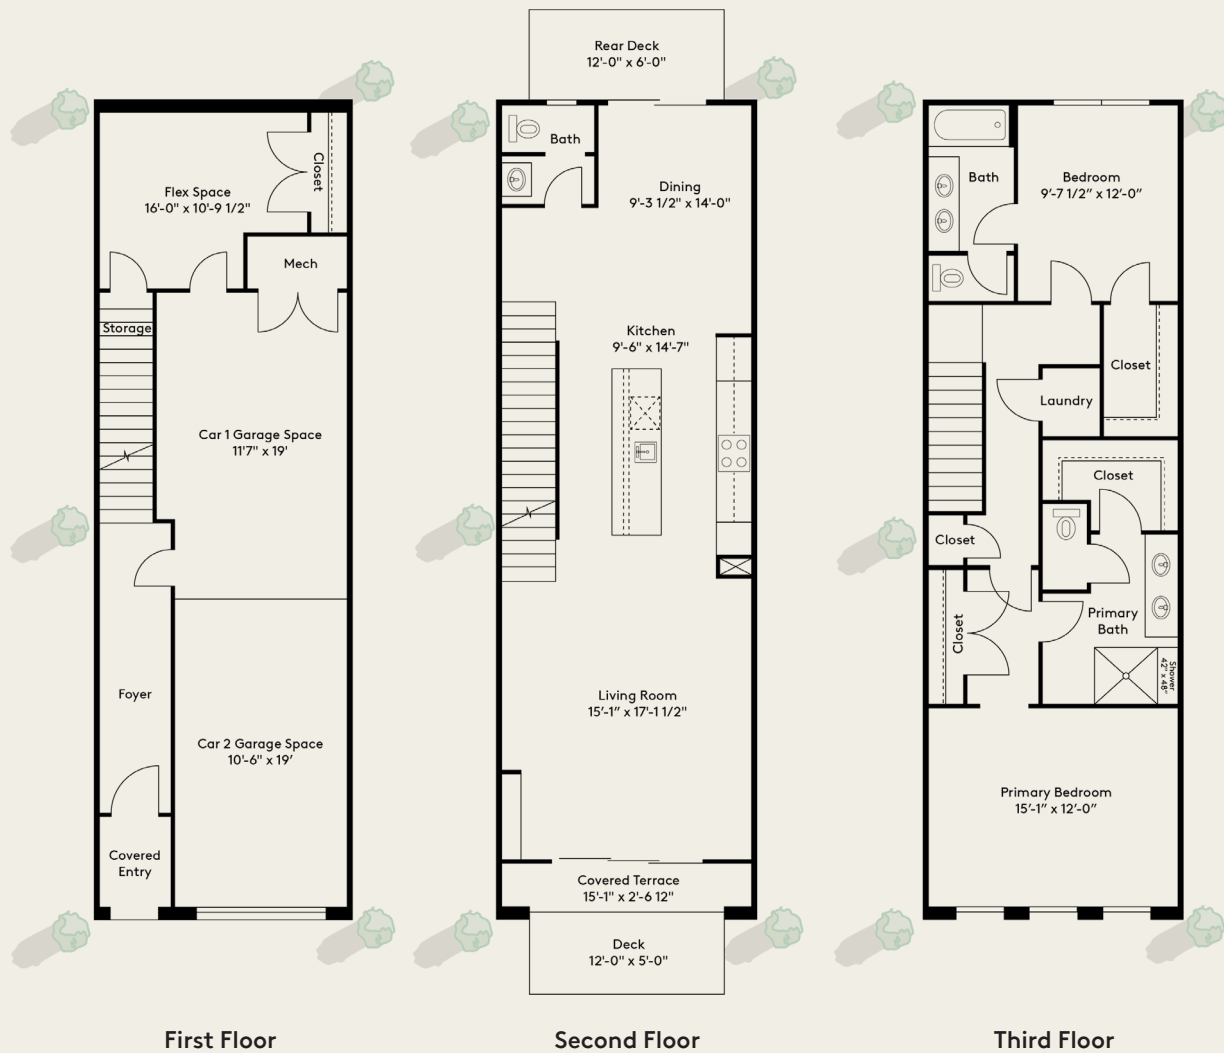

INTERLOCK

by MONTE HEWETT

The Berkeley

2 bed, 2 bath, 1 half bath, 1,867 sqft

MONTE
HEWETT

404 566 9820

interlock@evatlanta.com

owninterlock.com